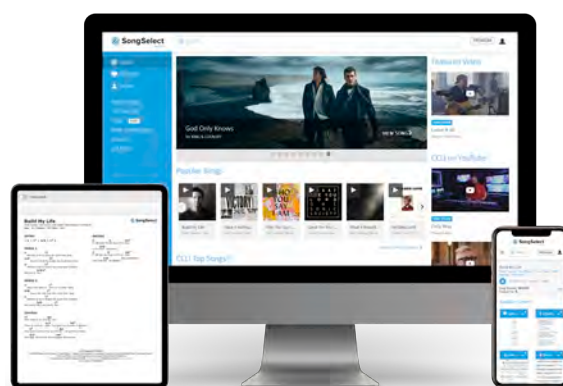

## WORSHIP PLANNING STARTS HERE

SongSelect gives your music and projection team access to the ultimate source of song words and transposable sheet music.

Convenient and affordable, SongSelect also ensures the song resources you use are both legal and accurate.

### 3rd-party integration:

Integrates seamlessly with popular worship planning and projection tools such as OnSong, MediaShout, ProPresenter and Worship Extreme.