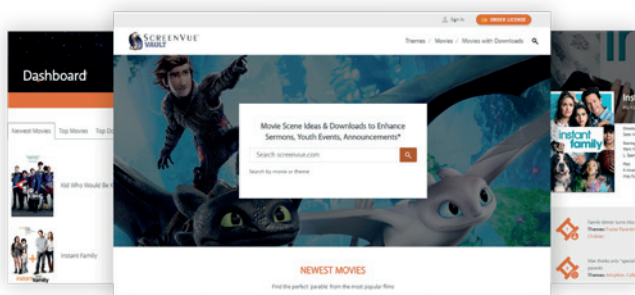

## YOUR TICKET TO A WORLD OF INSPIRATION

Find the perfect film scene

ScreenVue VAULT connects you to thousands of film scene ideas and downloads, searchable by title or theme. Access is FREE with your Church Video Licence number. Simply visit [screenvue.com](http://screenvue.com)