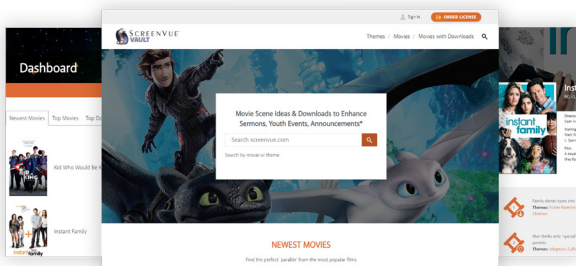

Find the Perfect Scene

Unlimited FREE access to ScreenVue Vault; 10,000+ movie scene ideas and downloads

Show TV Broadcasts

Show television programmes as part of community or social events**

Special Events and Mission Weeks

Find the perfect film scene

ScreenVue VAULT connects you to thousands of film scene ideas and downloads, searchable by title or theme. Access is FREE with your Church Video Licence number. Simply visit screenvue.com